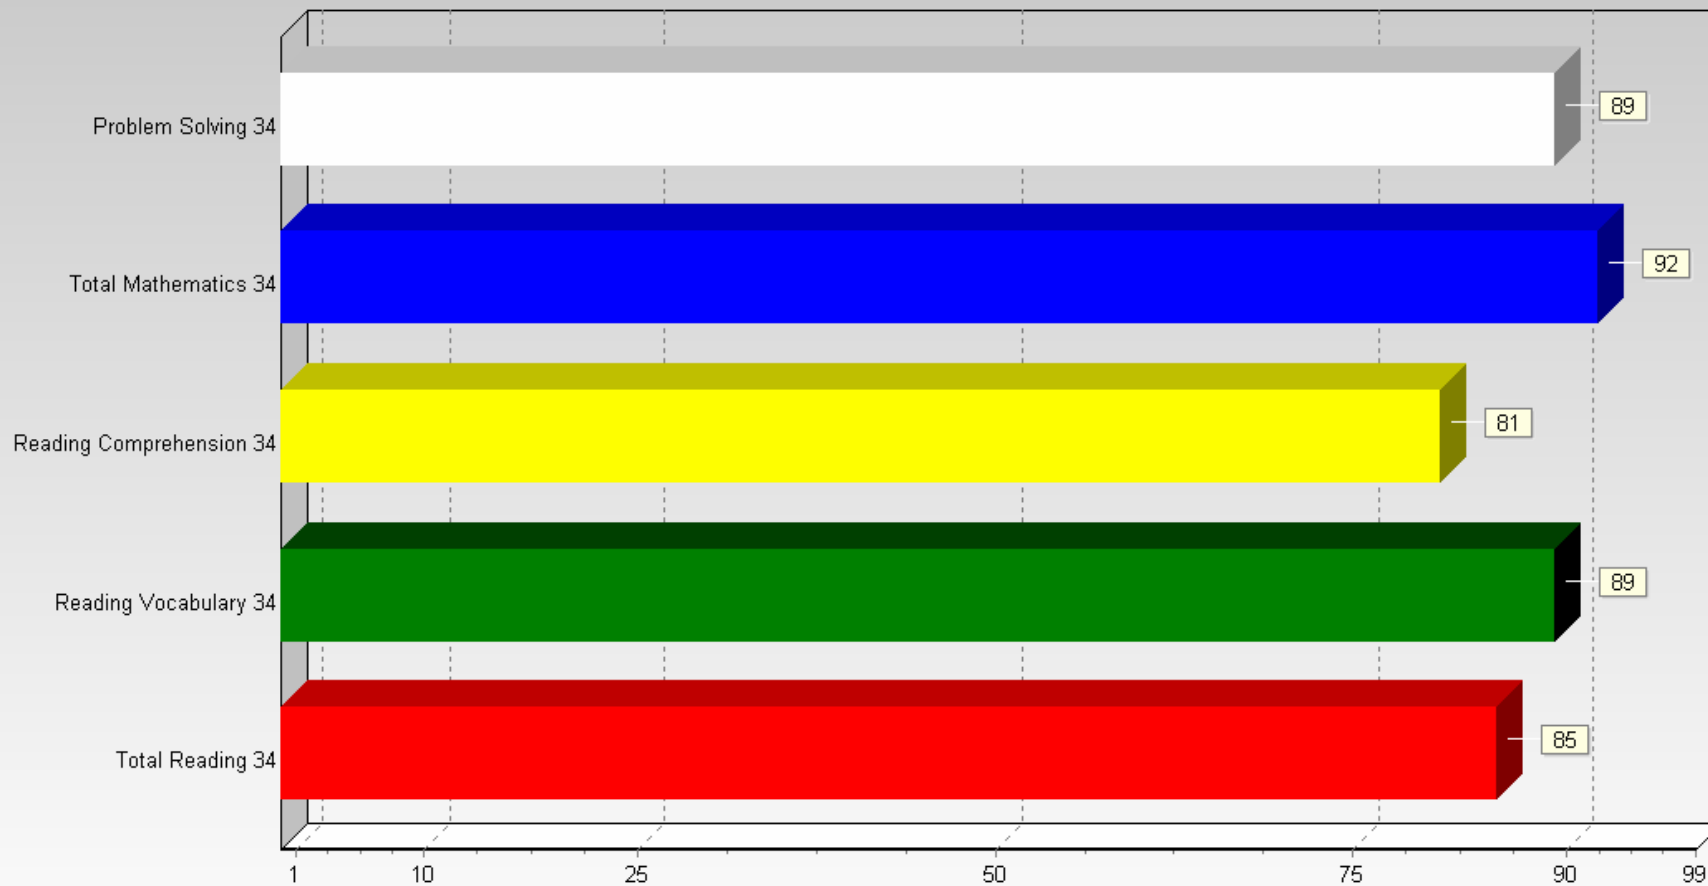

SAT Results

PR of Mean NCE

Stanford Achievement Test Series, 10th Edition
ACSI Grade 5 [Intermediate 2] Apr 10

Spring 2002 National Norms

Copyright © 2005 by NCS Pearson, Inc. Stanford 10 normative data copyright © 2002 by NCS Pearson, Inc. All rights reserved.