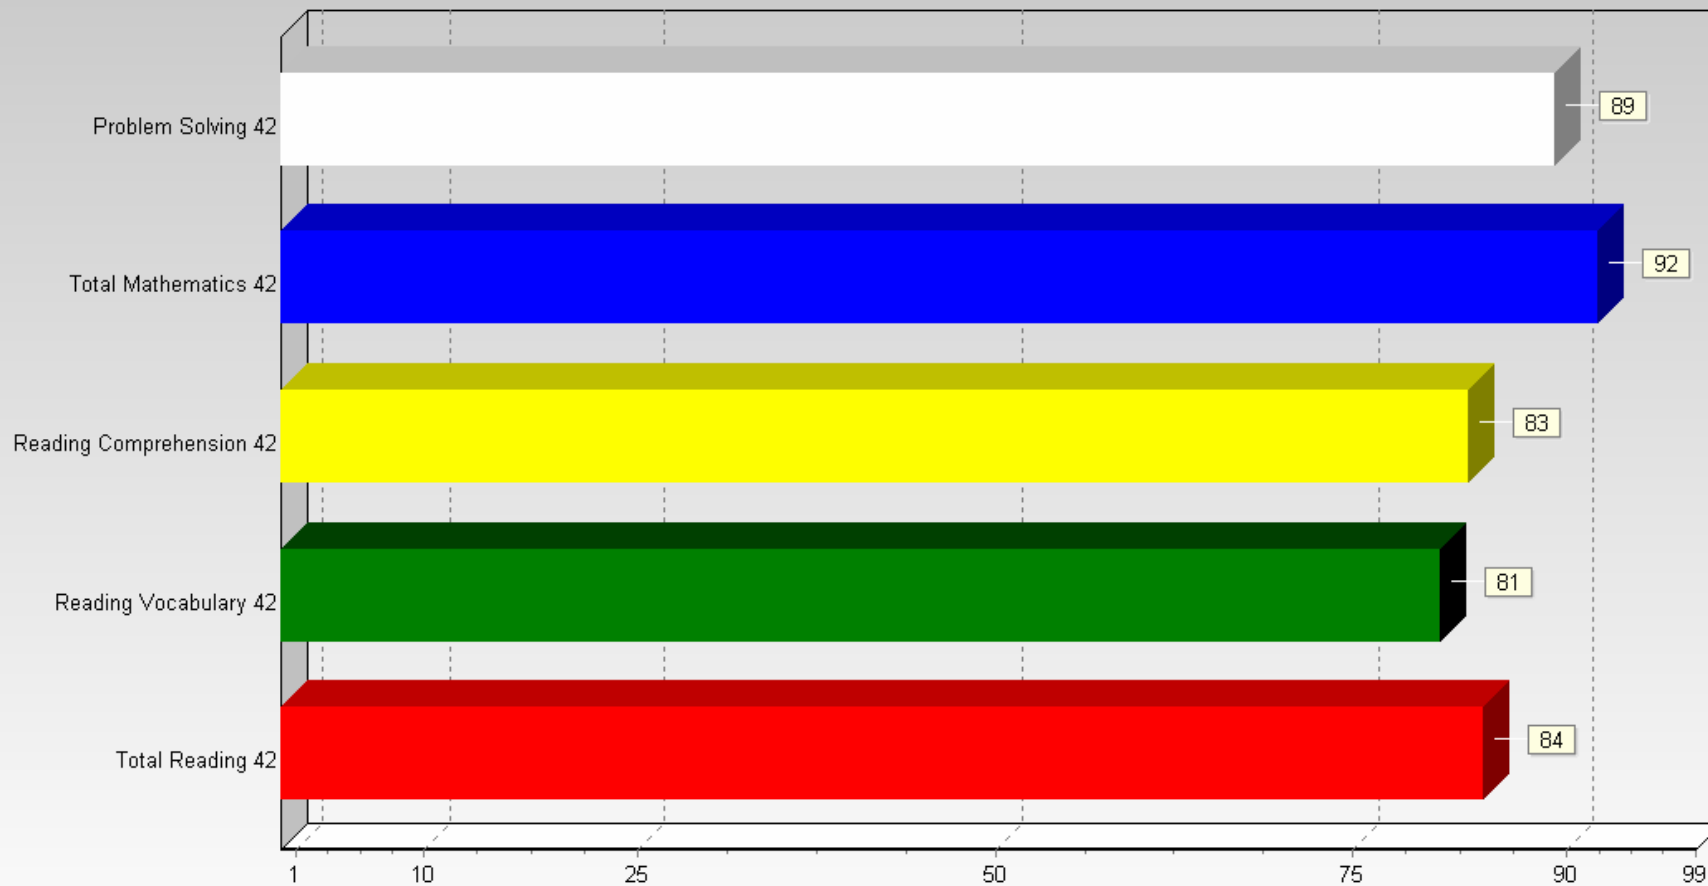

SAT Results

PR of Mean NCE

Stanford Achievement Test Series, 10th Edition
ACSI Grade 7 [Advanced 1] Apr 10

Spring 2002 National Norms

Copyright © 2005 by NCS Pearson, Inc. Stanford 10 normative data copyright © 2002 by NCS Pearson, Inc. All rights reserved.