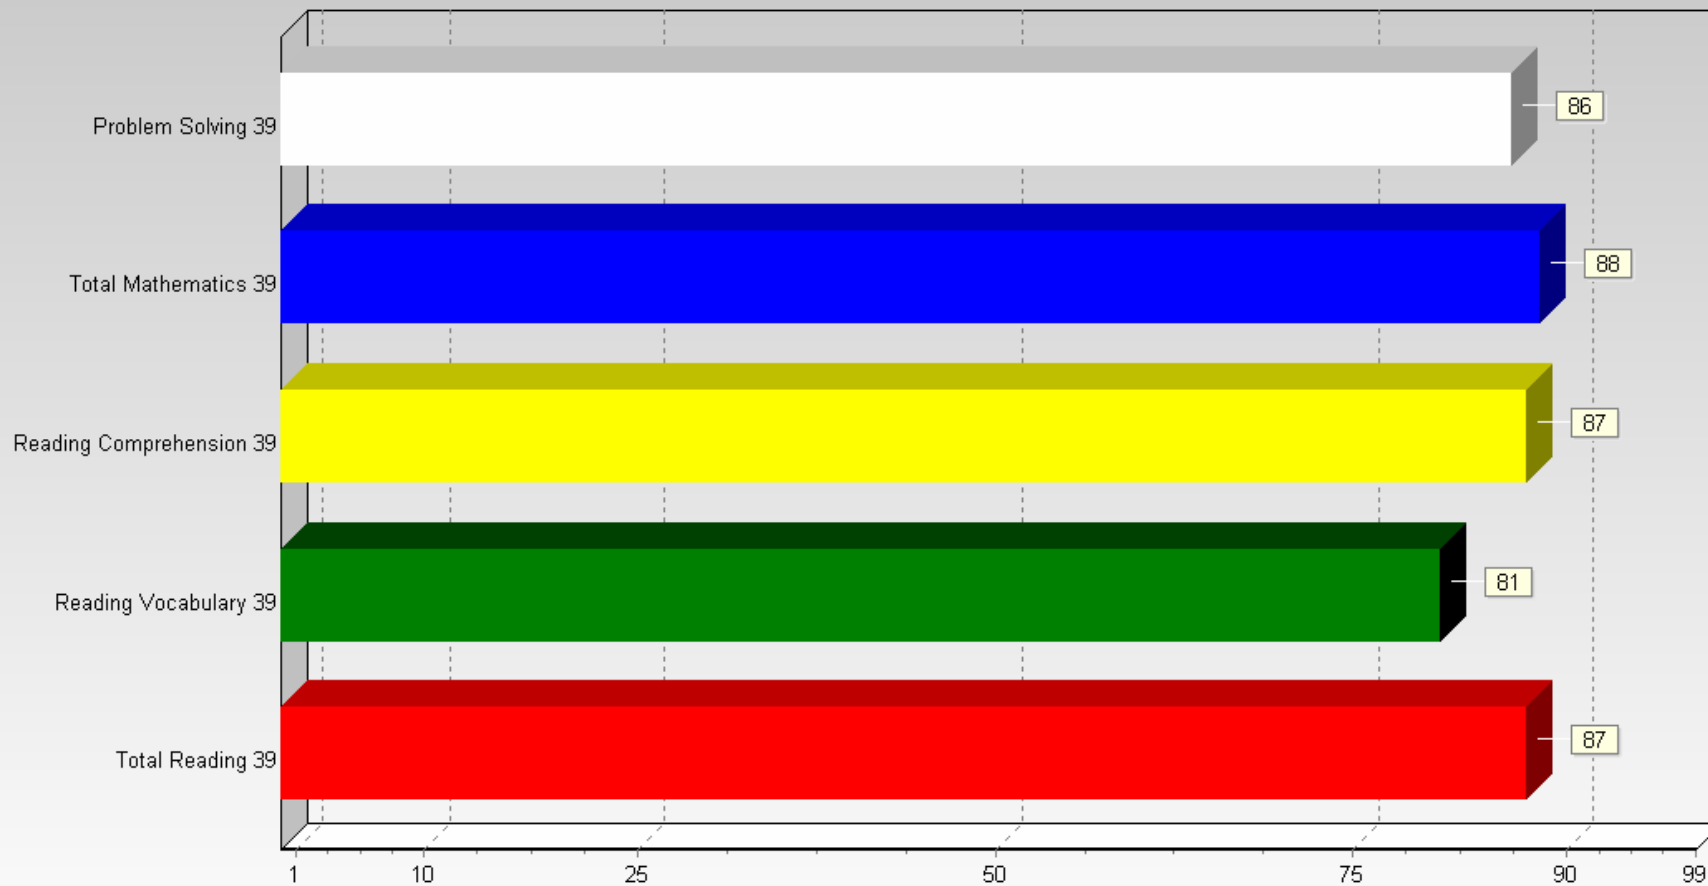

SAT Results

PR of Mean NCE

Stanford Achievement Test Series, 10th Edition
ACSI Grade 6 [Intermediate 3] Apr 10

Spring 2002 National Norms

Copyright © 2005 by NCS Pearson, Inc. Stanford 10 normative data copyright © 2002 by NCS Pearson, Inc. All rights reserved.