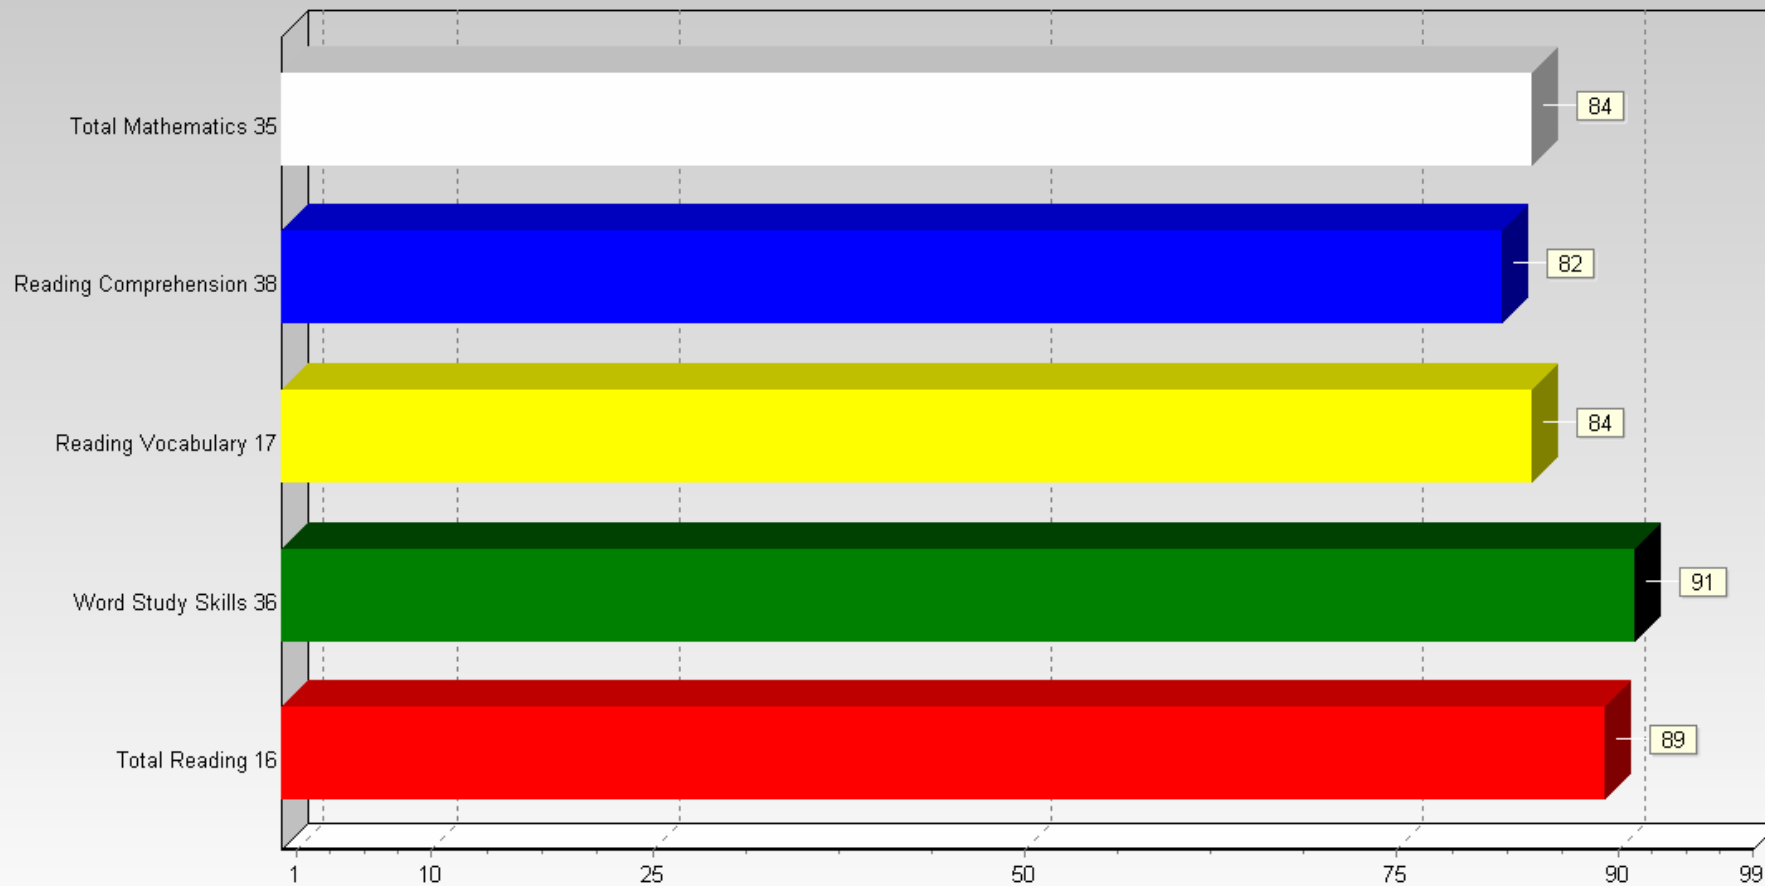

SAT Results

PR of Mean NCE

Stanford Achievement Test Series, 10th Edition
ACSI Grade 2 [Primary 2] Apr 10

Spring 2002 National Norms

Copyright © 2005 by NCS Pearson, Inc. Stanford 10 normative data copyright © 2002 by NCS Pearson, Inc. All rights reserved.