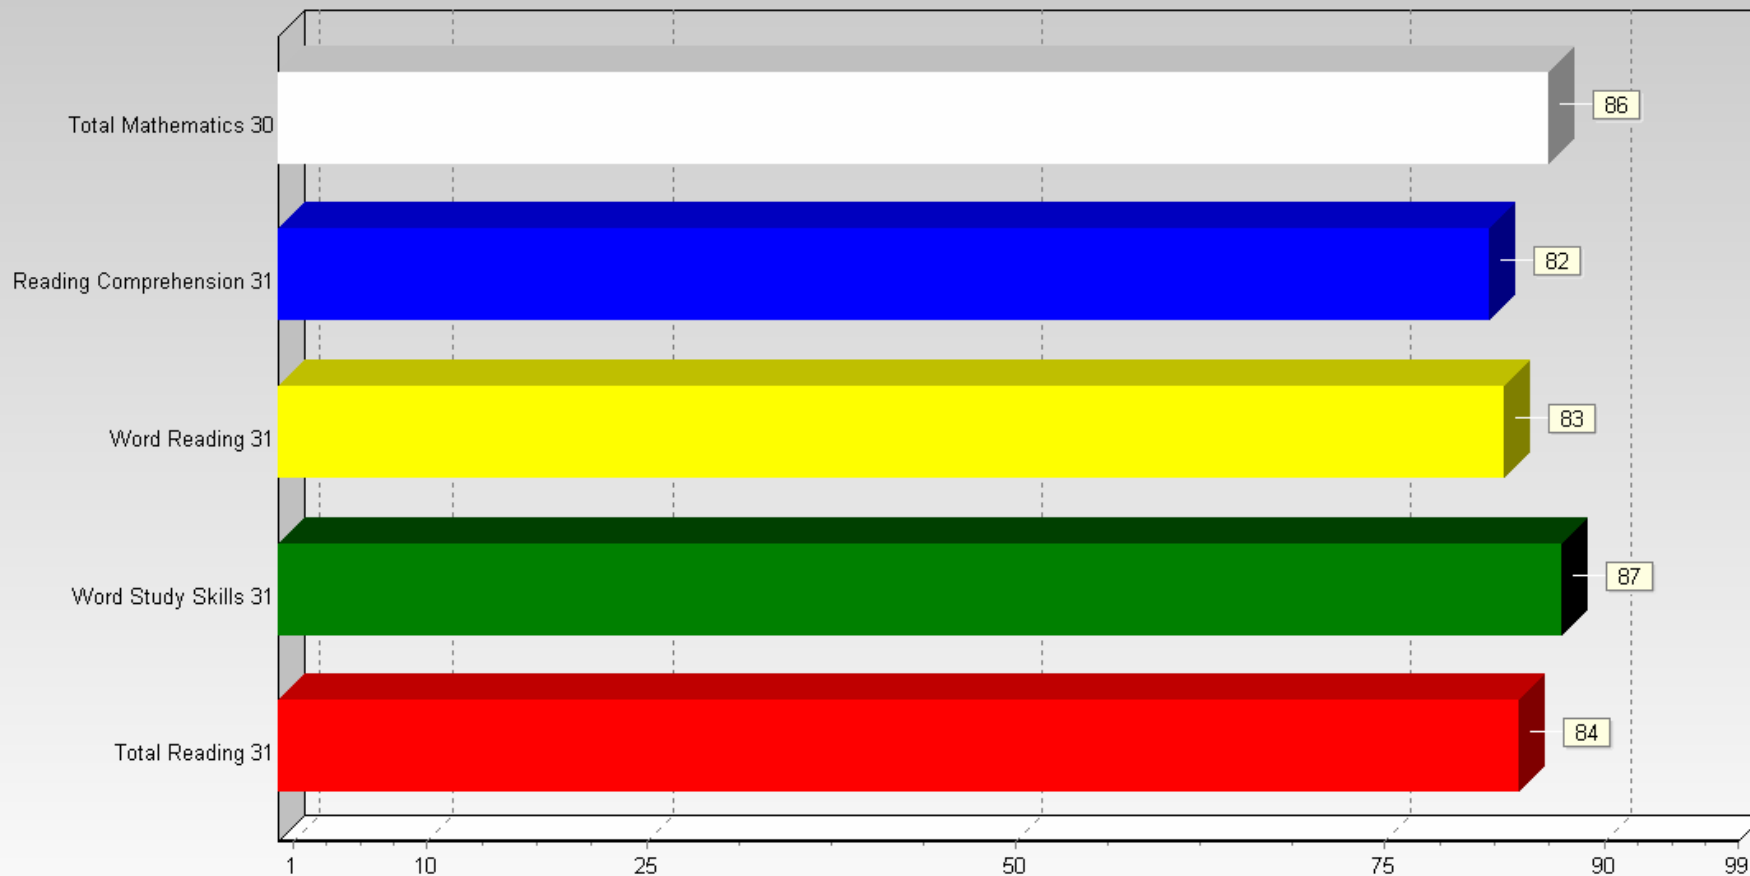

SAT Results

PR of Mean NCE

Stanford Achievement Test Series, 10th Edition
ACSI Grade 1 [Primary 1] Apr 10

Spring 2002 National Norms

Copyright © 2005 by NCS Pearson, Inc. Stanford 10 normative data copyright © 2002 by NCS Pearson, Inc. All rights reserved.