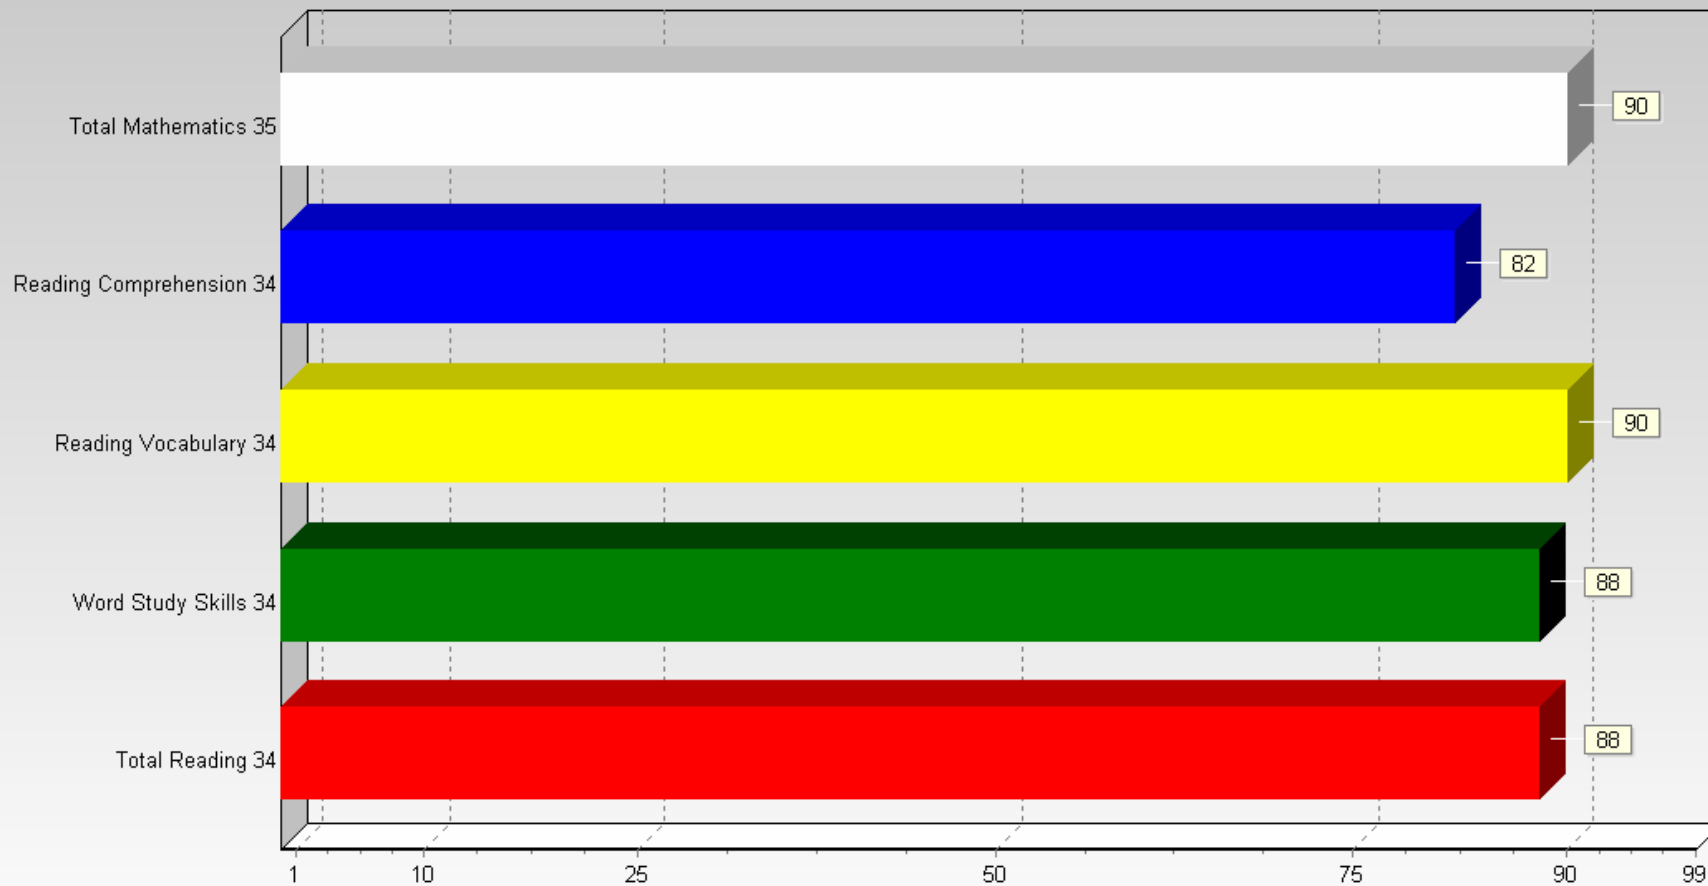

SAT Results

PR of Mean NCE

Stanford Achievement Test Series, 10th Edition
ACSI Grade 3 [Primary 3] Apr 10

Spring 2002 National Norms

Copyright © 2005 by NCS Pearson, Inc. Stanford 10 normative data copyright © 2002 by NCS Pearson, Inc. All rights reserved.