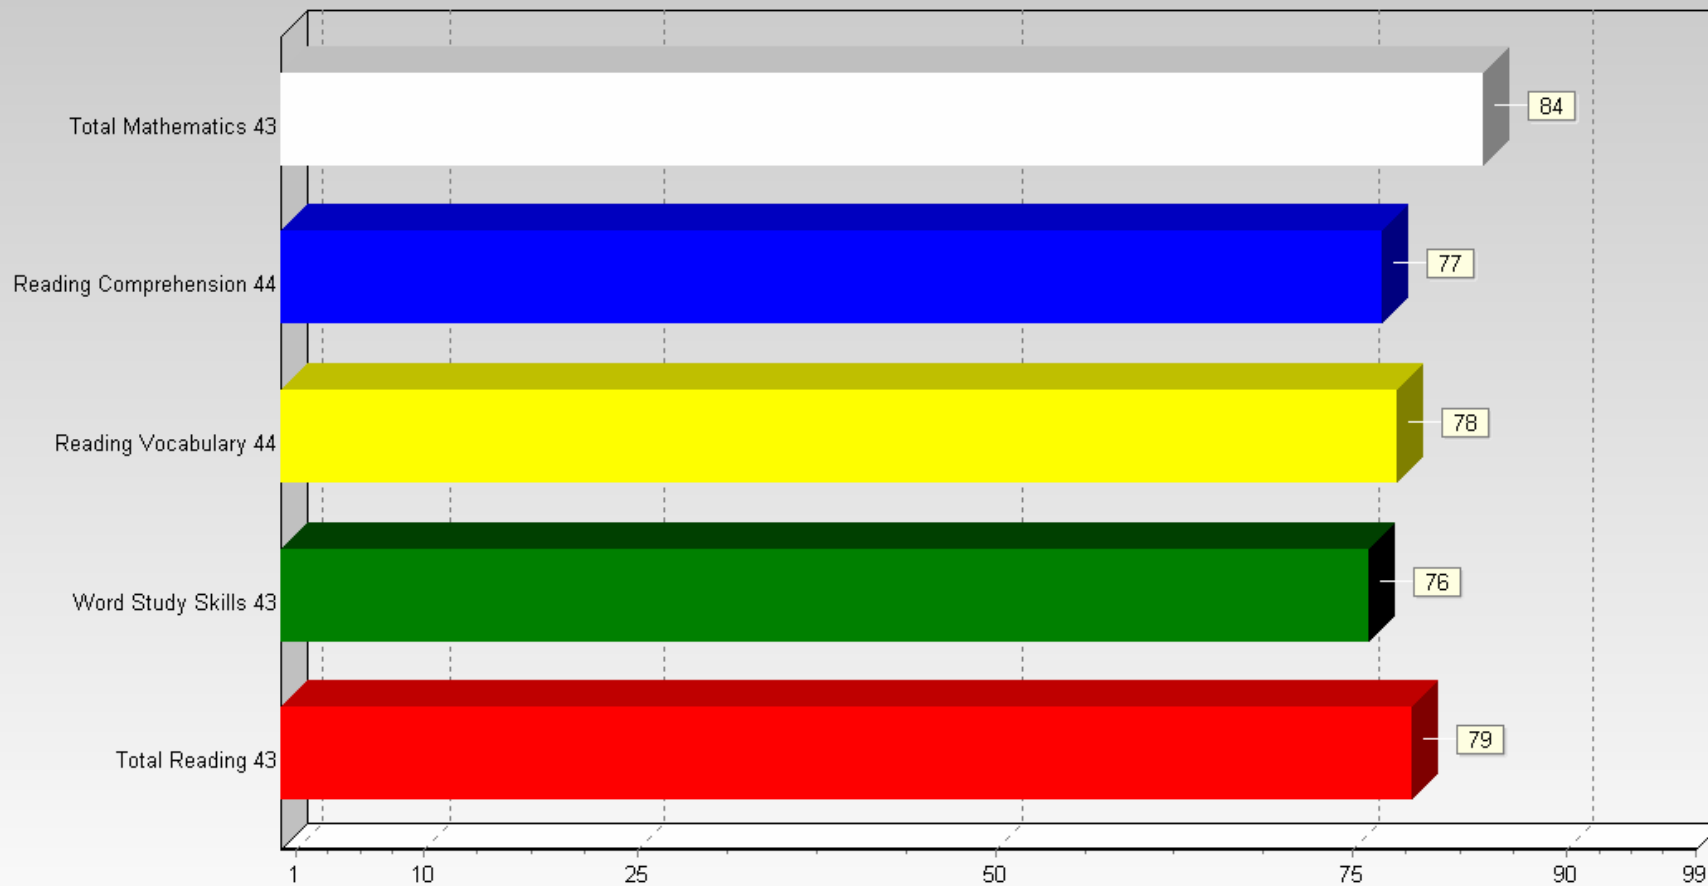

SAT Results

PR of Mean NCE

Stanford Achievement Test Series, 10th Edition
ACSI Grade 4 [Intermediate 1] Apr 10

Spring 2002 National Norms

Copyright © 2005 by NCS Pearson, Inc. Stanford 10 normative data copyright © 2002 by NCS Pearson, Inc. All rights reserved.