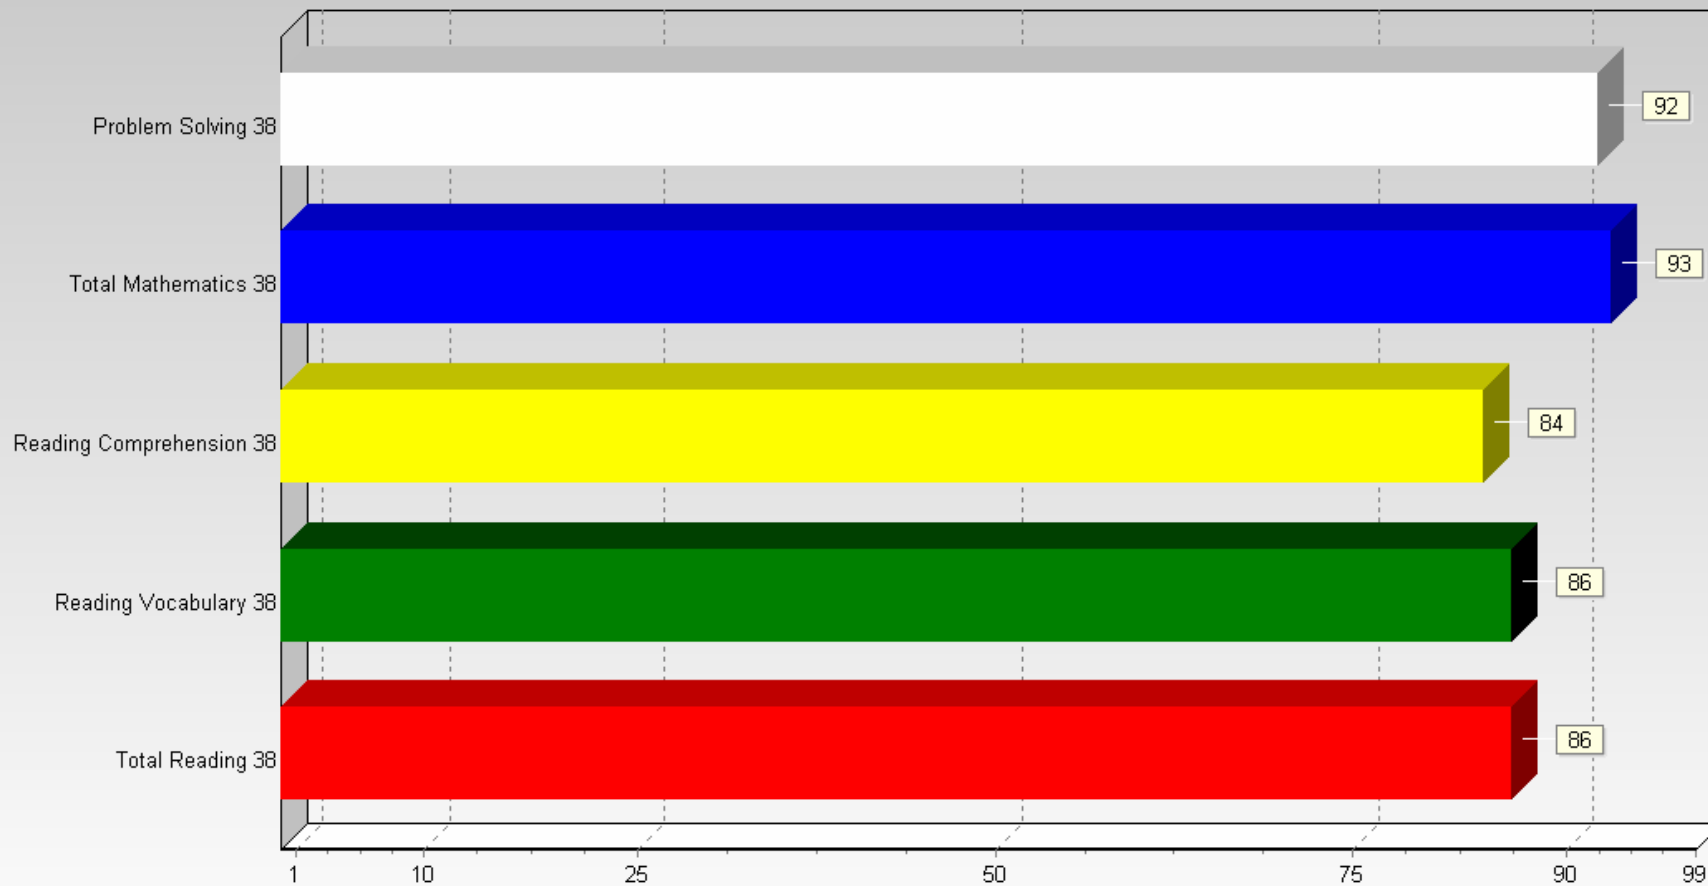

SAT Results

PR of Mean NCE

Stanford Achievement Test Series, 10th Edition
ACSI Grade 8 [Advanced 2] Apr 10

Spring 2002 National Norms

Copyright © 2005 by NCS Pearson, Inc. Stanford 10 normative data copyright © 2002 by NCS Pearson, Inc. All rights reserved.